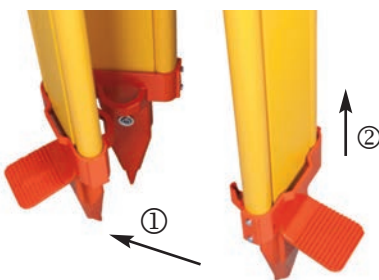

Nedo® Product Information

Strapless-Go

Heavy-Duty Wooden Tripod

Ref.-No.	200 513
Min. effective height	approx. 1.02 m
Max. effective height	approx. 1.69 m
Retracted length	approx. 1.10 m
Holding screw	5/8" thread
Weight	approx. 7.60 kg
Tripod plate flat, Ø	167 mm

Features:

- Large, round tripod head
- Tripod head and joints made of aluminium
- Plastic-coated tripod legs
- Quick clamp
- Snap Cap
- Carrying strap
- In accordance with ISO 12858-2-H
- Strapless-Go leg locking system without a strap

Suitable for:

- Robotic total stations
- Total stations
- Digital levels
- Theodolites
- Heavy-duty rotating lasers

Video Strapless-Go

Strapless-Go leg locking system without a strap

Nedo's innovative system for locking the tripod legs eliminates the need for straps to hold legs in place for transport. The tripod legs snap together automatically when they are pushed in. It's quick and convenient. No more troublesome strapping to lock the legs.

To release the lock, first pull out the leg with the printed Nedo logo. The legs immediately unlock and you can set up the tripod.

Technical data subject to change

Precise surveying and measuring

Nedo GmbH & Co. KG
Hochgerichtstrasse 39-43
D-72280 Dornstetten